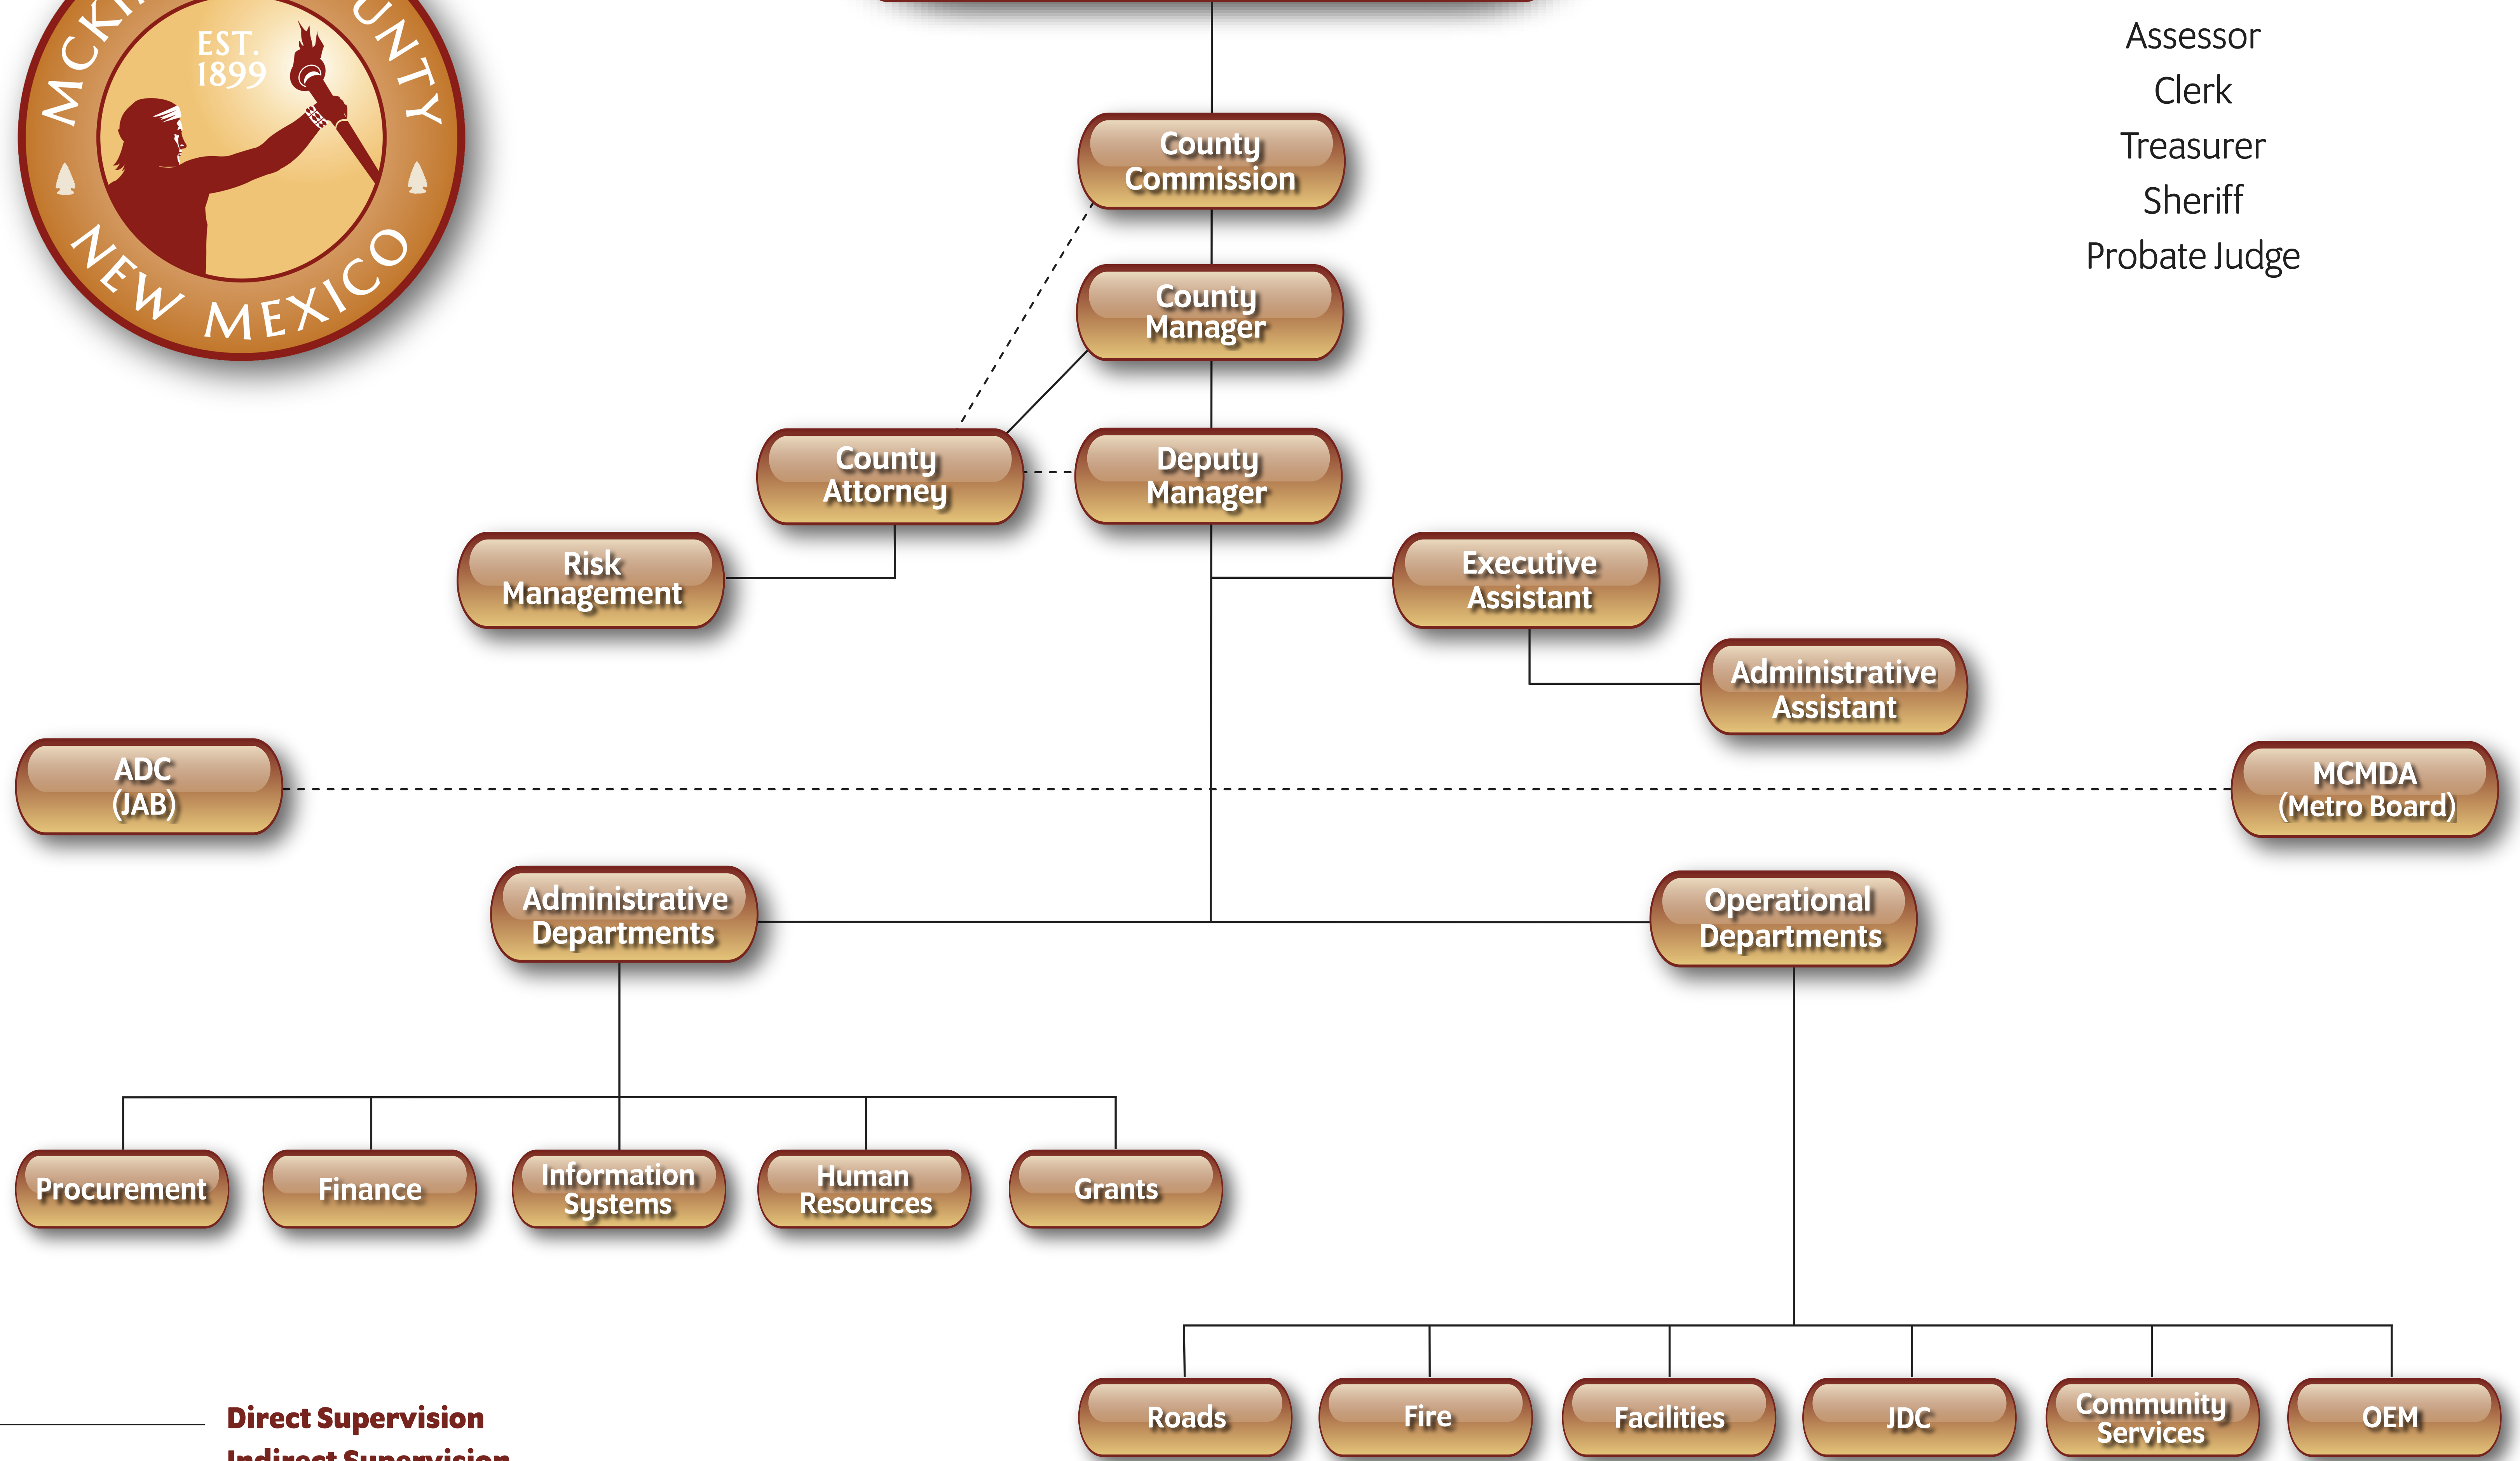

**MCKINLEY COUNTY CITIZENS**

**ELECTED OFFICIALS:**

- Assessor
- Clerk
- Treasurer
- Sheriff
- Probate Judge

———— Direct Supervision  
 - - - - - Indirect Supervision