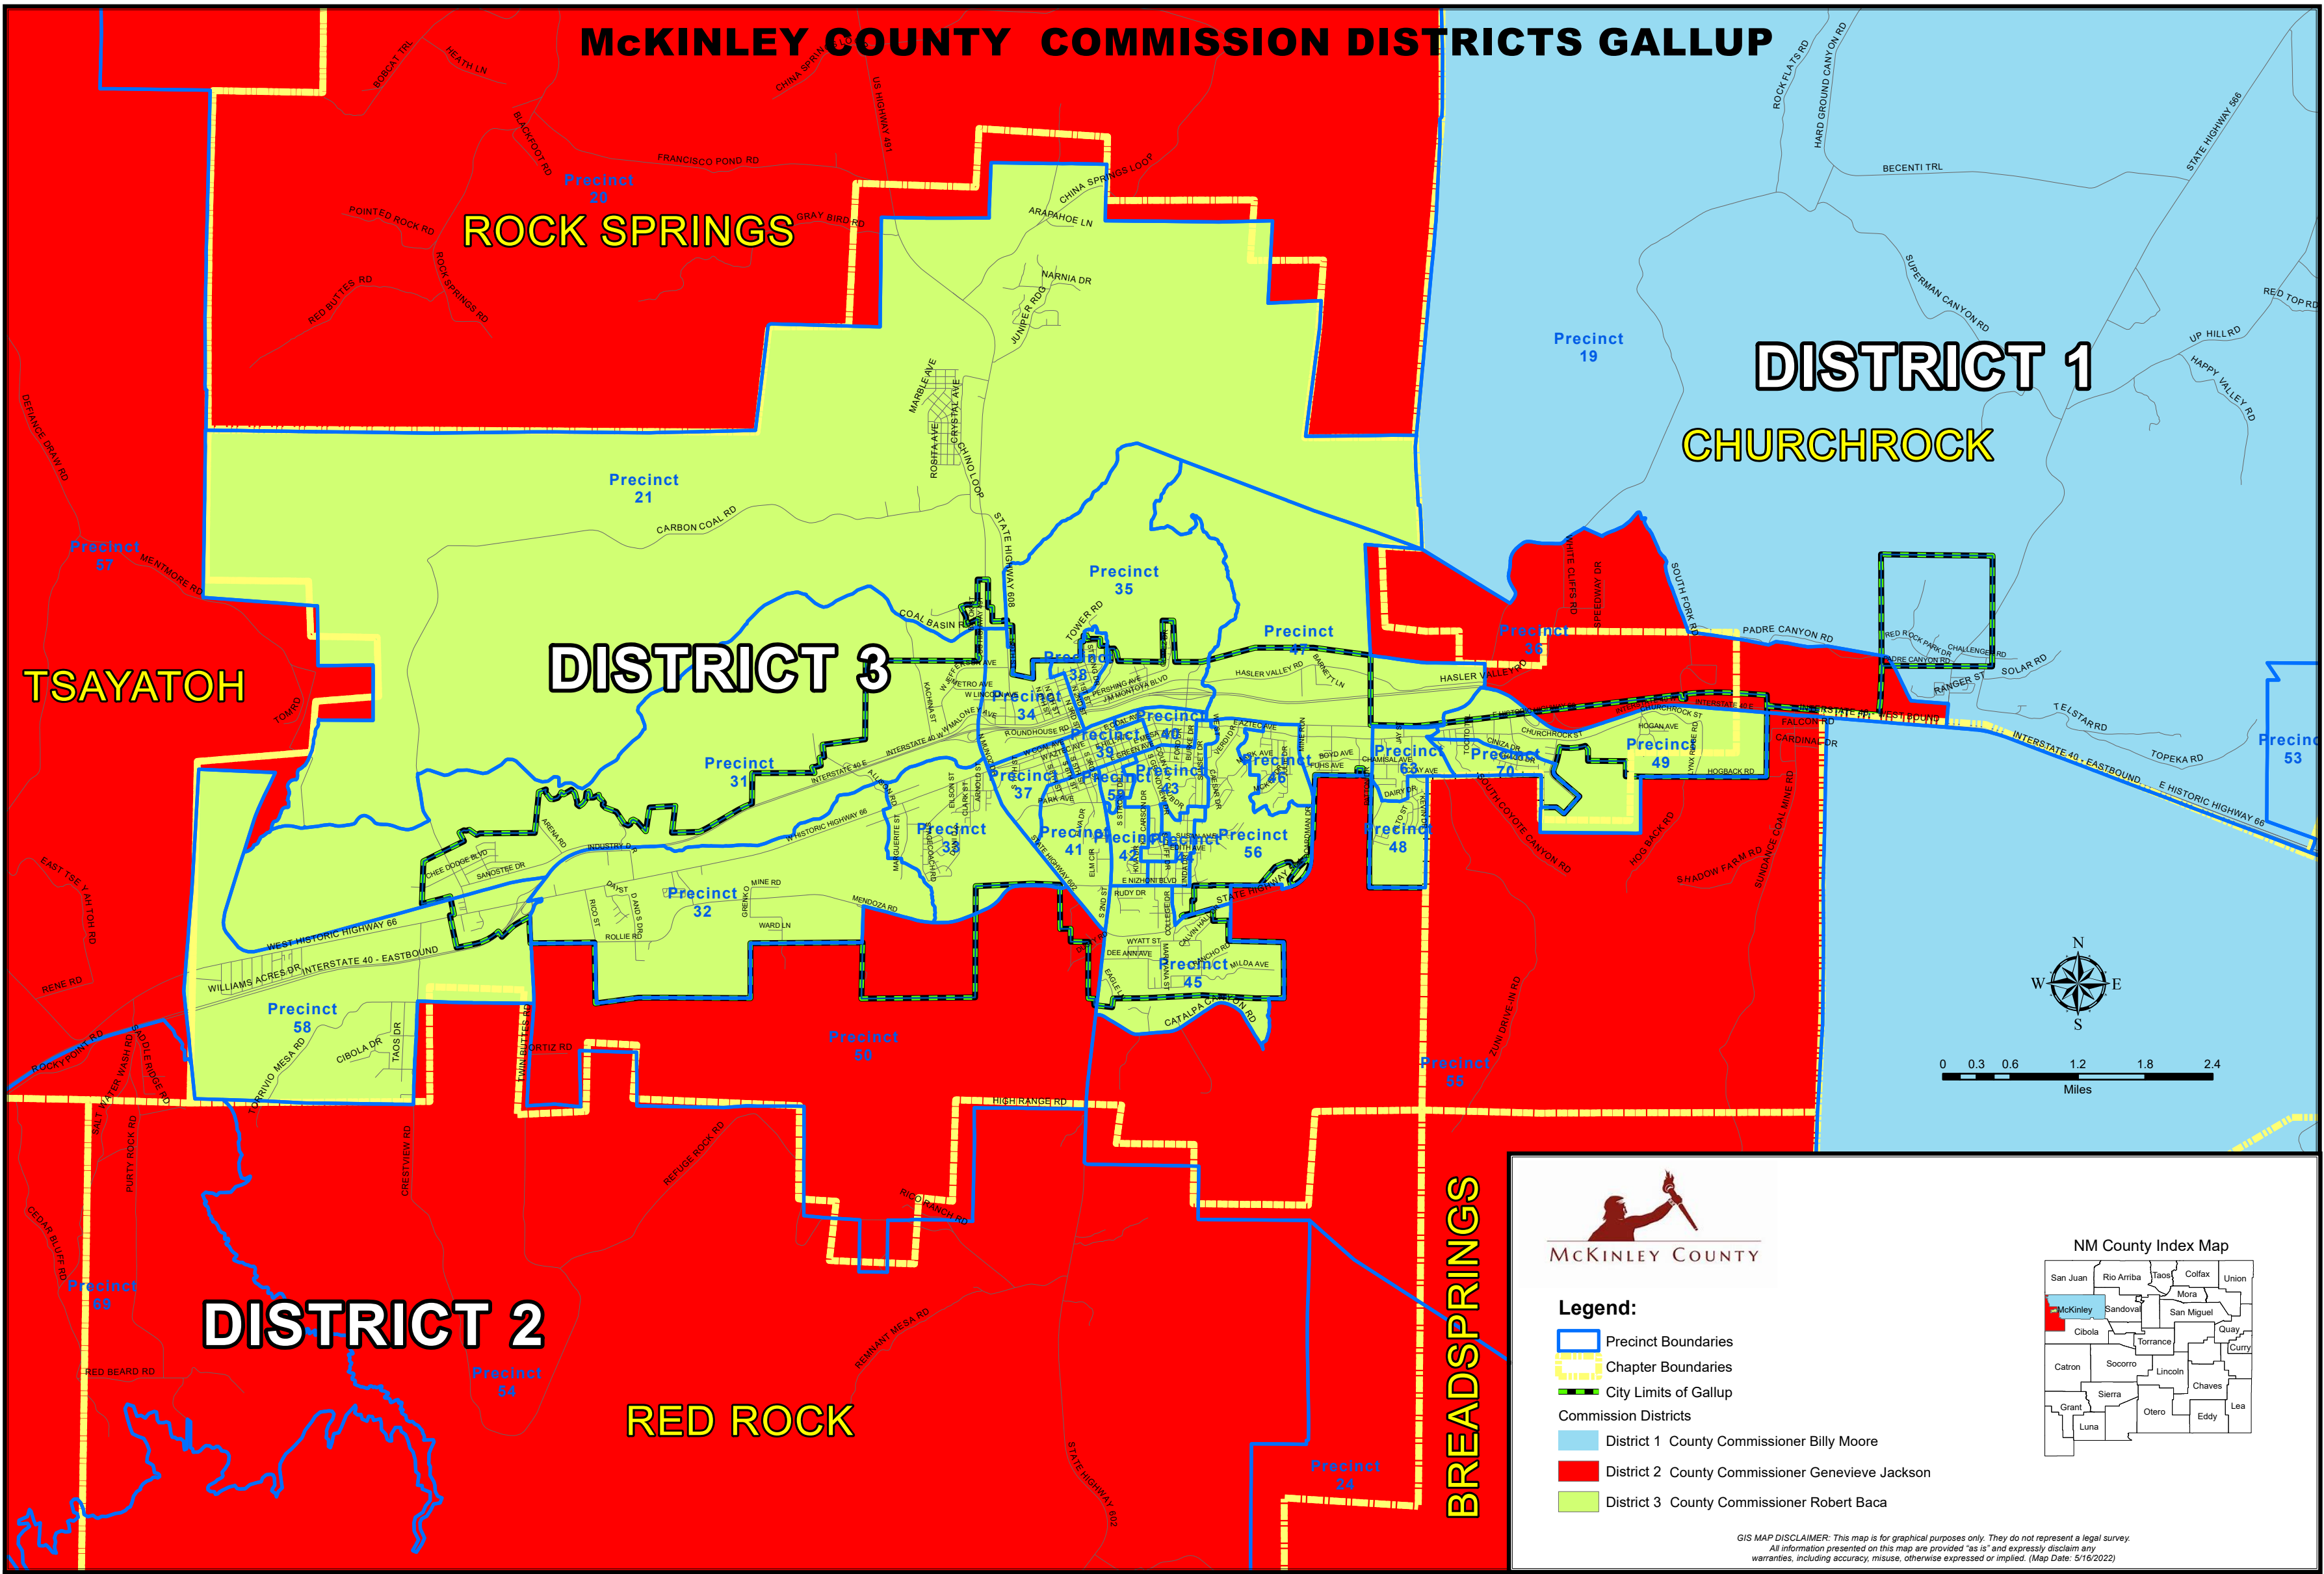

McKINLEY COUNTY COMMISSION DISTRICTS GALLUP

DISTRICT 1
CHURCHROCK

DISTRICT 3

TSAYATOH

DISTRICT 2

RED ROCK

BREADSPRINGS

Legend:

- Precinct Boundaries
- Chapter Boundaries
- City Limits of Gallup
- **Commission Districts**
- District 1 County Commissioner Billy Moore
- District 2 County Commissioner Genevieve Jackson
- District 3 County Commissioner Robert Baca