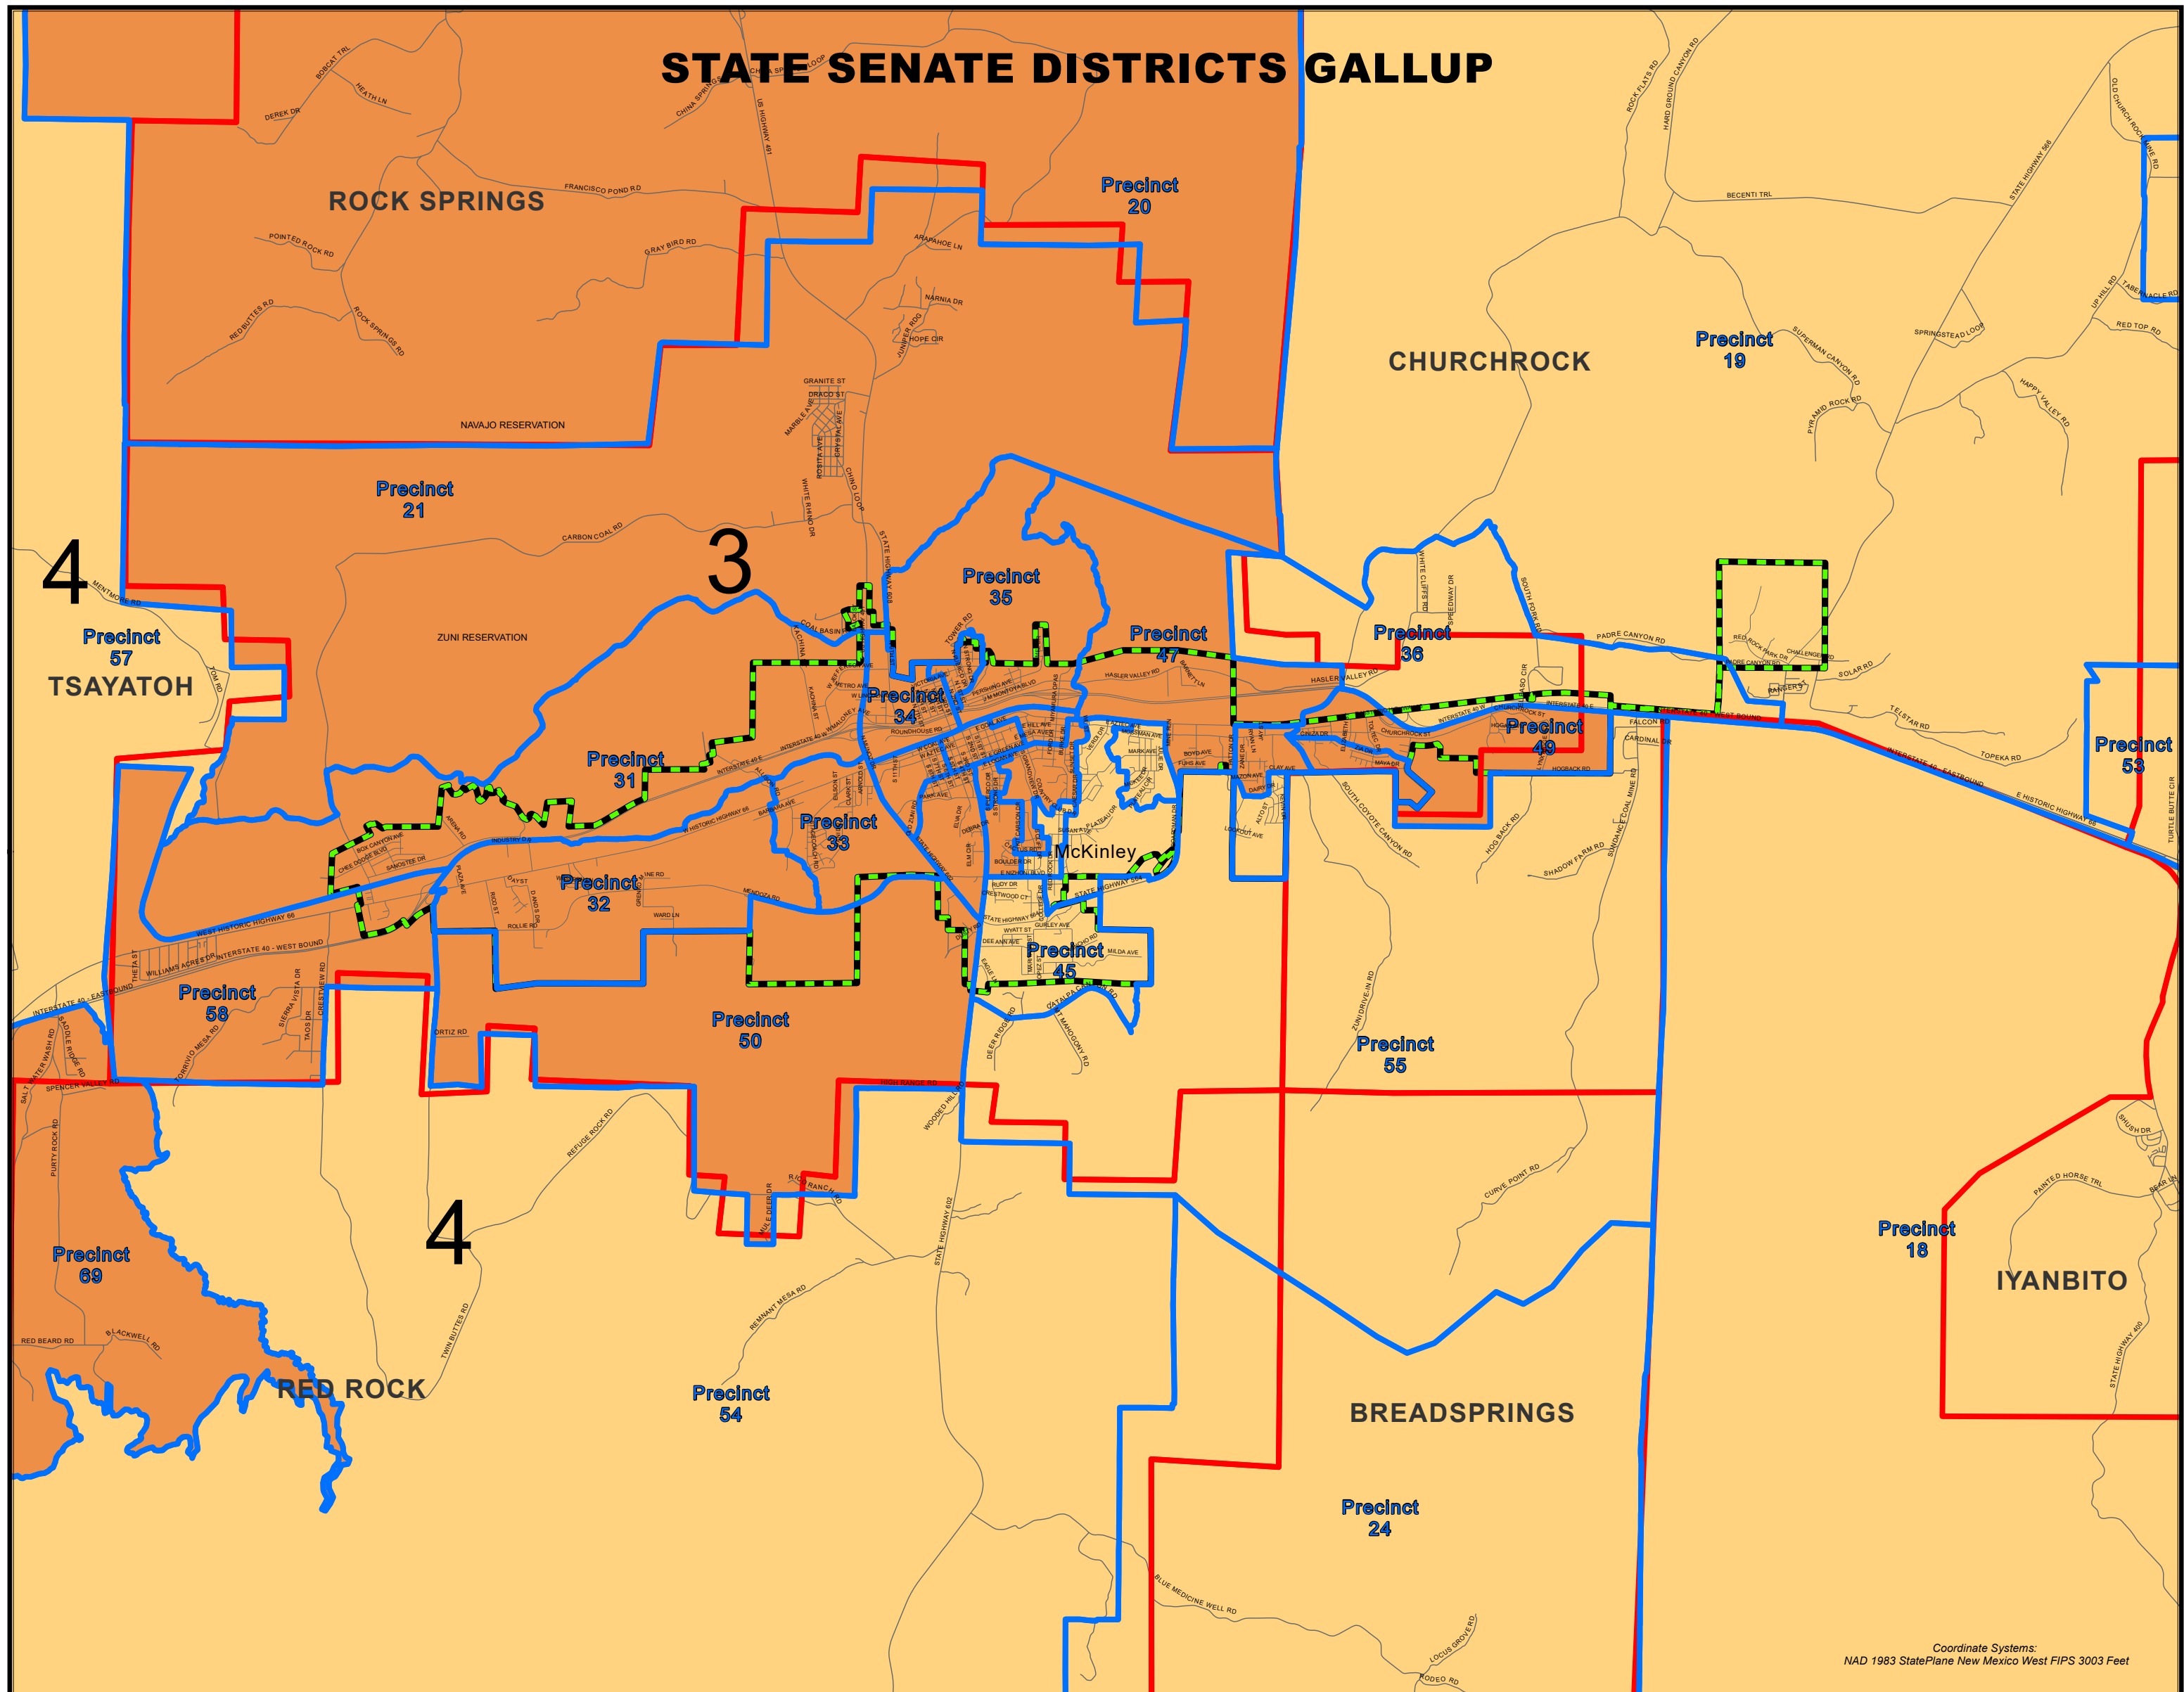

STATE SENATE DISTRICTS GALLUP

00.17635 0.7 1.05 1.4
Miles

NAD 1983 UTM Zone 13N
Projection: Transverse Mercator
Geographic Coordinate System: GCS North American 1983
Datum: North American 1983

NM County Index Map

Legend:

- Precinct Boundaries
- Chapter Boundaries
- County Boundaries
- McKinley Boundary

DISTRICT

- 3
- 4

GIS MAP DISCLAIMER:
This map is for graphical purposes only.
They do not represent a legal survey.
All information presented on this map
are provided "as is" and expressly
disclaim any warranties, including
accuracy, misuse, otherwise expressed
or implied. (Map Date: 4/28/2022)

Coordinate Systems:
NAD 1983 StatePlane New Mexico West FIPS 3003 Feet